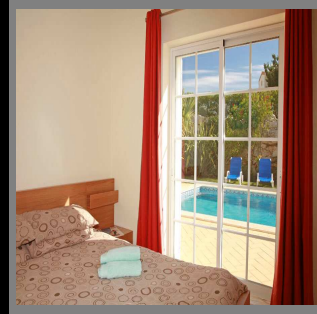

Accommodation

This fabulous villa occupies a prime, elevated position within the luxury golf resort of Parque da Floresta on the Western Algarve. Commanding fantastic views from the living area and outside terraces across the fairways towards the dramatic west coastline to Praia da Luz and the ocean at Salema. Close to the wonderful beaches around Salema and Ingrina, and with access to all the facilities of the resort, this is an ideal, year round, family holiday retreat. Benefitting from air conditioning, this is a great holiday villa that includes a private pool and barbecue, set within attractive and mature gardens.

Main Features:

First floor air conditioned living area with open plan lounge and dining room with table seating 8, feature fireplace and doors to terrace for al fresco dining enjoying superb views across the golf course and to the sea. Fully fitted modern kitchen with all appliances, guest cloakroom, twin bedroom with en-suite bathroom and doors to balcony.

Ground floor - two double bedrooms, each with en-suite bathroom and door to pool terrace. Further twin bedroom with en-suite bathroom and door to pool terrace. Heatable pool (additional charge) open and covered terrace, built-in BBQ, mature gardens.

Two Storey Accommodation

Ground floor

Bedroom with ensuite

Patio Doors, A/C unit, WC, Bidet, Terrace, Double bed, Bath with hand held shower, Single washbasin

Bedroom with ensuite

Patio Doors,, WC, Terrace, Twin beds, Shower, Single washbasin

Bedroom with ensuite

Patio Doors, A/C unit, WC, Terrace, Double bed, Shower, Single washbasin

First floor

Kitchen

Washing Machine, Dishwasher, Microwave, Oven, Hob, Fridge/Freezer

Lounge

Dining Facilities, A/C unit, DVD Player, Fire Place, Satellite TV, Balcony

Bedroom with ensuite

WC, Balcony, Twin beds, Shower, Single washbasin

Separate wc

WC, Single washbasin

Rectangle Style Private Heated Pool

Access: Steps

Depth 1.00m - 1.85m

Dimensions

8.00m x 4.00m

Electrically heated pool, payable pre-departure £200 per week

Additional information

Cot Hire £30 per week

Highchair £30 per week