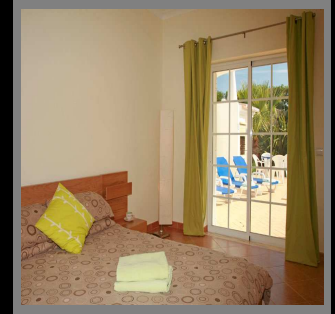

Accommodation

This fabulous villa occupies a prime, elevated position within the luxury golf resort of Parque da Floresta on the Western Algarve. Commanding fantastic views from the living area and outside terraces across the fairways towards the dramatic west coastline to Praia da Luz and the ocean at Salema. Close to the wonderful beaches around Salema and Ingrina, and with access to all the facilities of the resort, this is an ideal, year round, family holiday retreat. Benefitting from air conditioning, this is a great holiday villa that includes a private pool and barbecue, set within attractive and mature gardens.

Main Features:

First floor air conditioned living area with open plan lounge and dining room with table seating 8, feature fireplace and doors to terrace for al fresco dining enjoying superb views across the golf course and to the sea. Fully fitted modern kitchen with all appliances, guest cloakroom, twin bedroom with en-suite bathroom and doors to balcony.

Ground floor - two double bedrooms, each with en-suite bathroom and door to pool terrace. Further twin bedroom with en-suite bathroom and door to pool terrace. Heatable pool (additional charge) open and covered terrace, built-in BBQ, mature gardens.

Two Storey Accommodation

Ground floor

Bedroom with ensuite

Patio Doors, A/C unit, WC, Bidet, Terrace, Double bed, Bath with hand held shower, Single washbasin

Bedroom with ensuite

Patio Doors,, WC, Terrace, Twin beds, Shower, Single washbasin

Bedroom with ensuite

Patio Doors, A/C unit, WC, Terrace, Double bed, Shower, Single washbasin

First floor

Kitchen

Washing Machine, Dishwasher, Microwave, Oven, Hob, Fridge/Freezer

Lounge

Dining Facilities, A/C unit, DVD Player, Fire Place, Satellite TV, Balcony

Bedroom with ensuite

WC, Balcony, Twin beds, Shower, Single washbasin

Separate wc

WC, Single washbasin

Rectangle Style Private Heated Pool

Access: Steps

Depth 1.00m - 1.85m

Dimensions

8.00m x 4.00m

Electrically heated pool, payable pre-departure £200 per week

Additional information

Cot Hire £30 per week

Highchair £30 per week